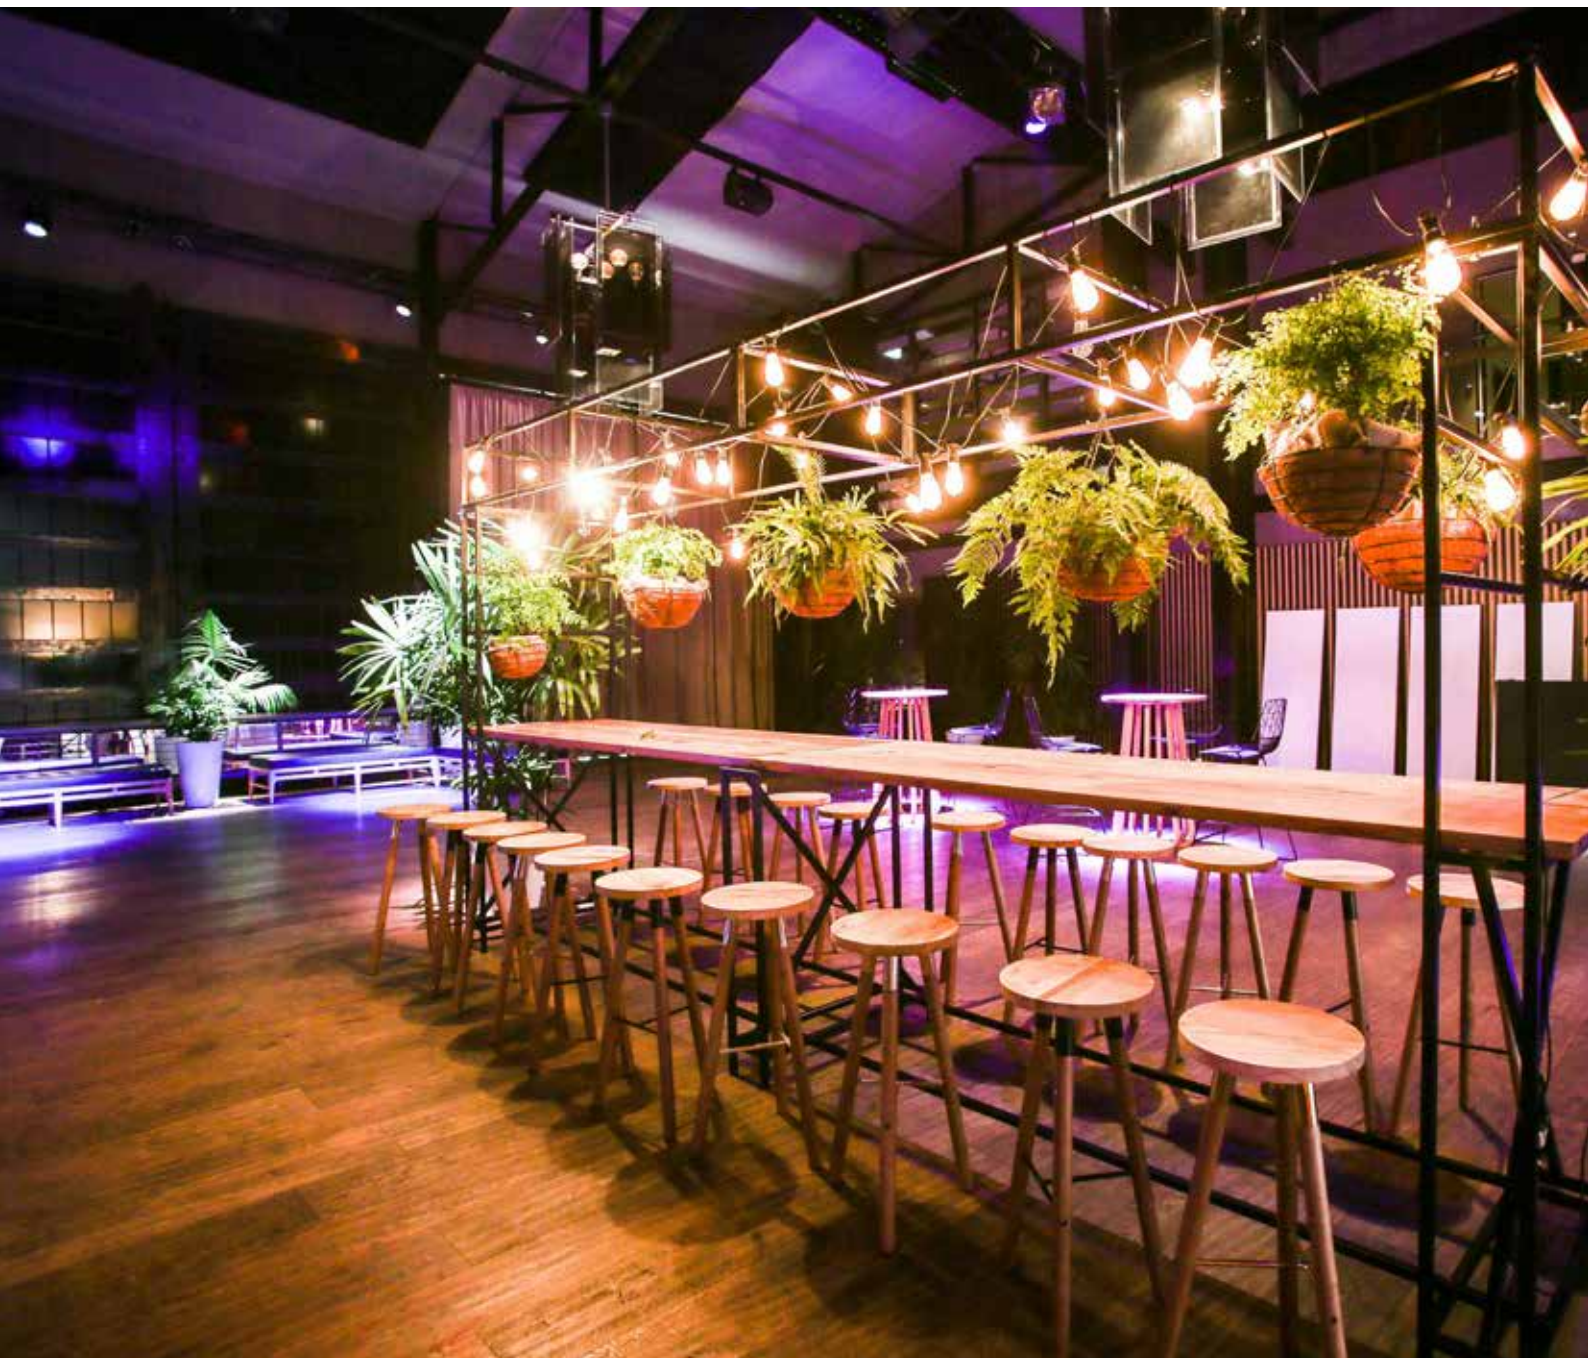

ATLANTIC GROUP®

MAIÀ

THE TREND SETTER

SHED 14, CENTRAL PIER

161 Harbour Esplanade, Docklands 3008