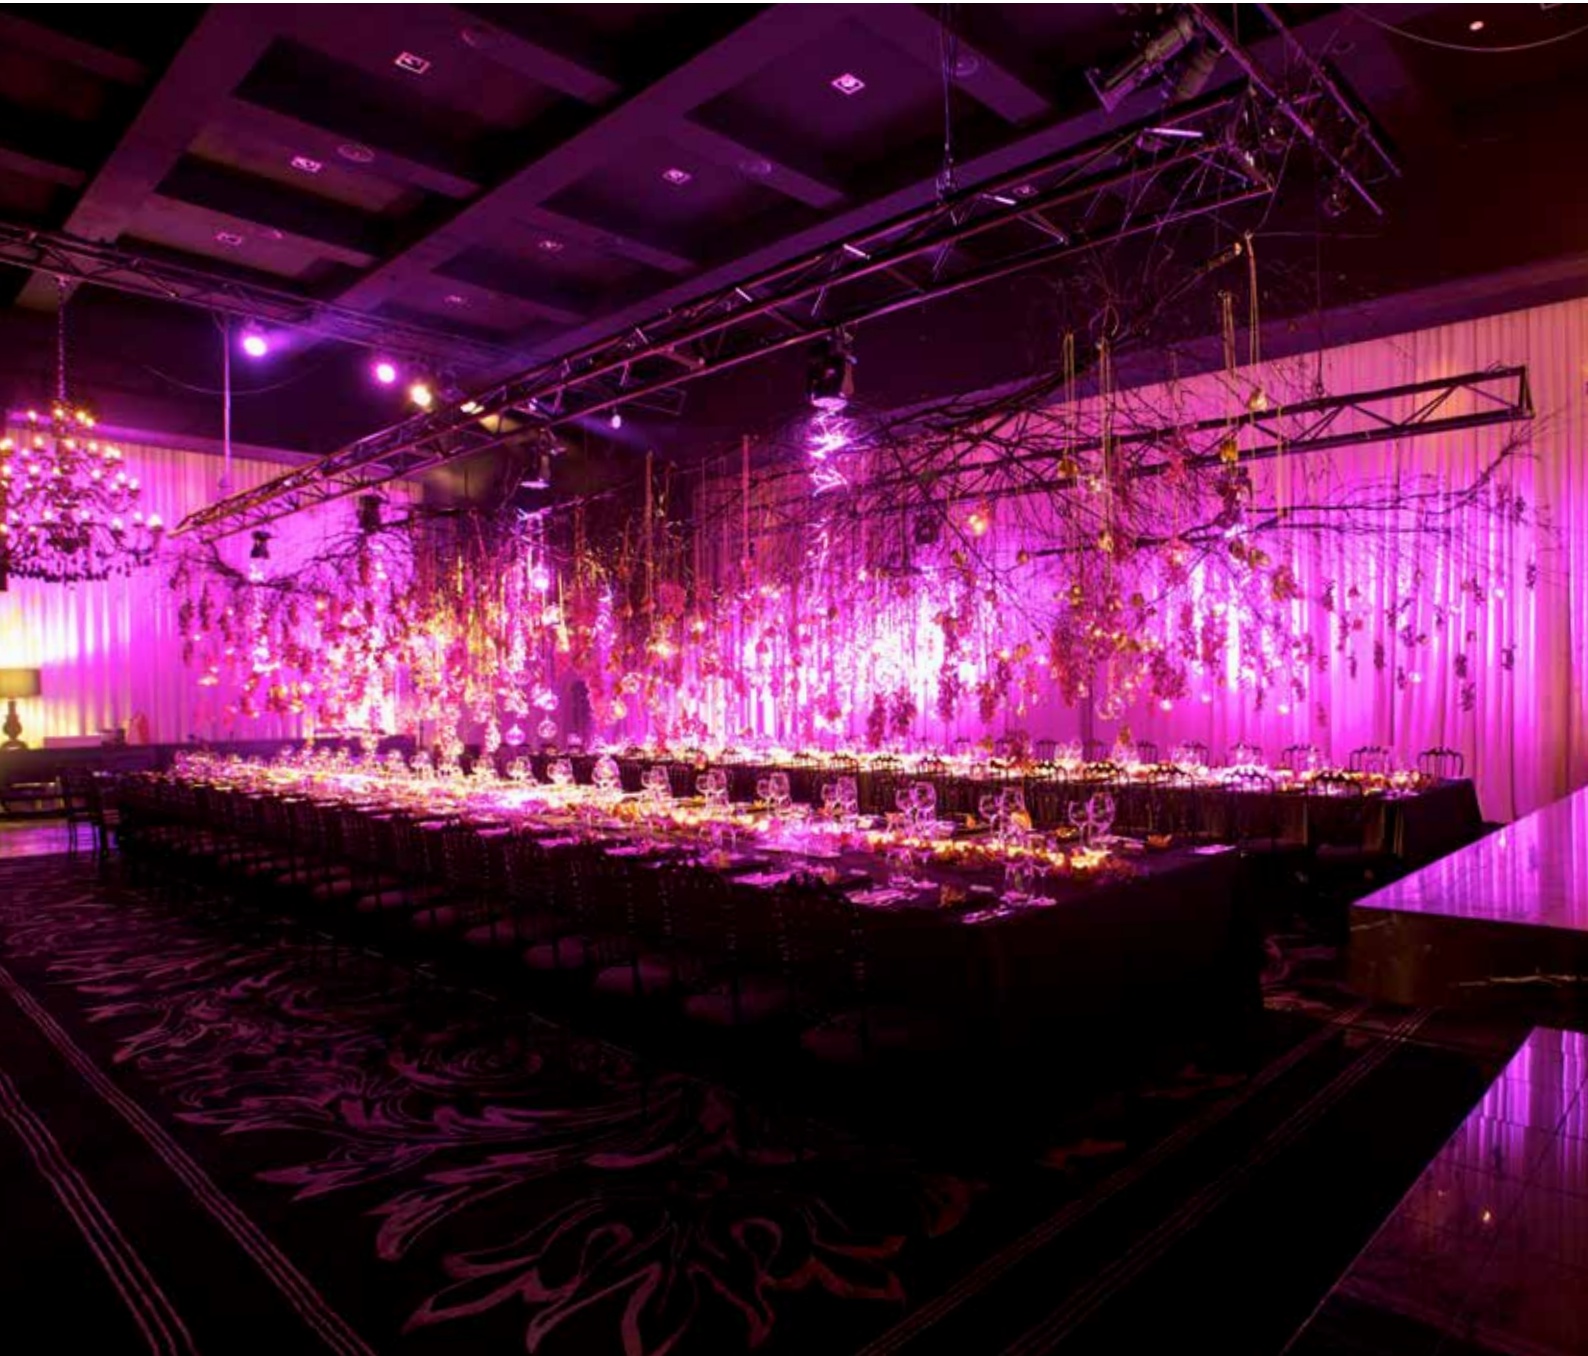

ATLANTIC GROUP®

SKETCH

THE LOVER OF LUXURY

SHED 14, CENTRAL PIER

161 Harbour Esplanade, Docklands 3008

SKETCH

THE LOVER OF LUXURY

As decadent as a black forest chocolate cake and just as lavish. Sketch is unquestionably a memorable venue. Rich purple and black tones give the space a distinctly dramatic feel, while crystal chandeliers from Milan and crockery and cutlery from Spain; emphasize that no expense has been spared.

Views? This venue has one you should see. Located at the end of the historic Dockland's runway, Central Pier, floor to ceiling windows offer a stunning outlook over the water towards the city.

General and Event Enquiries