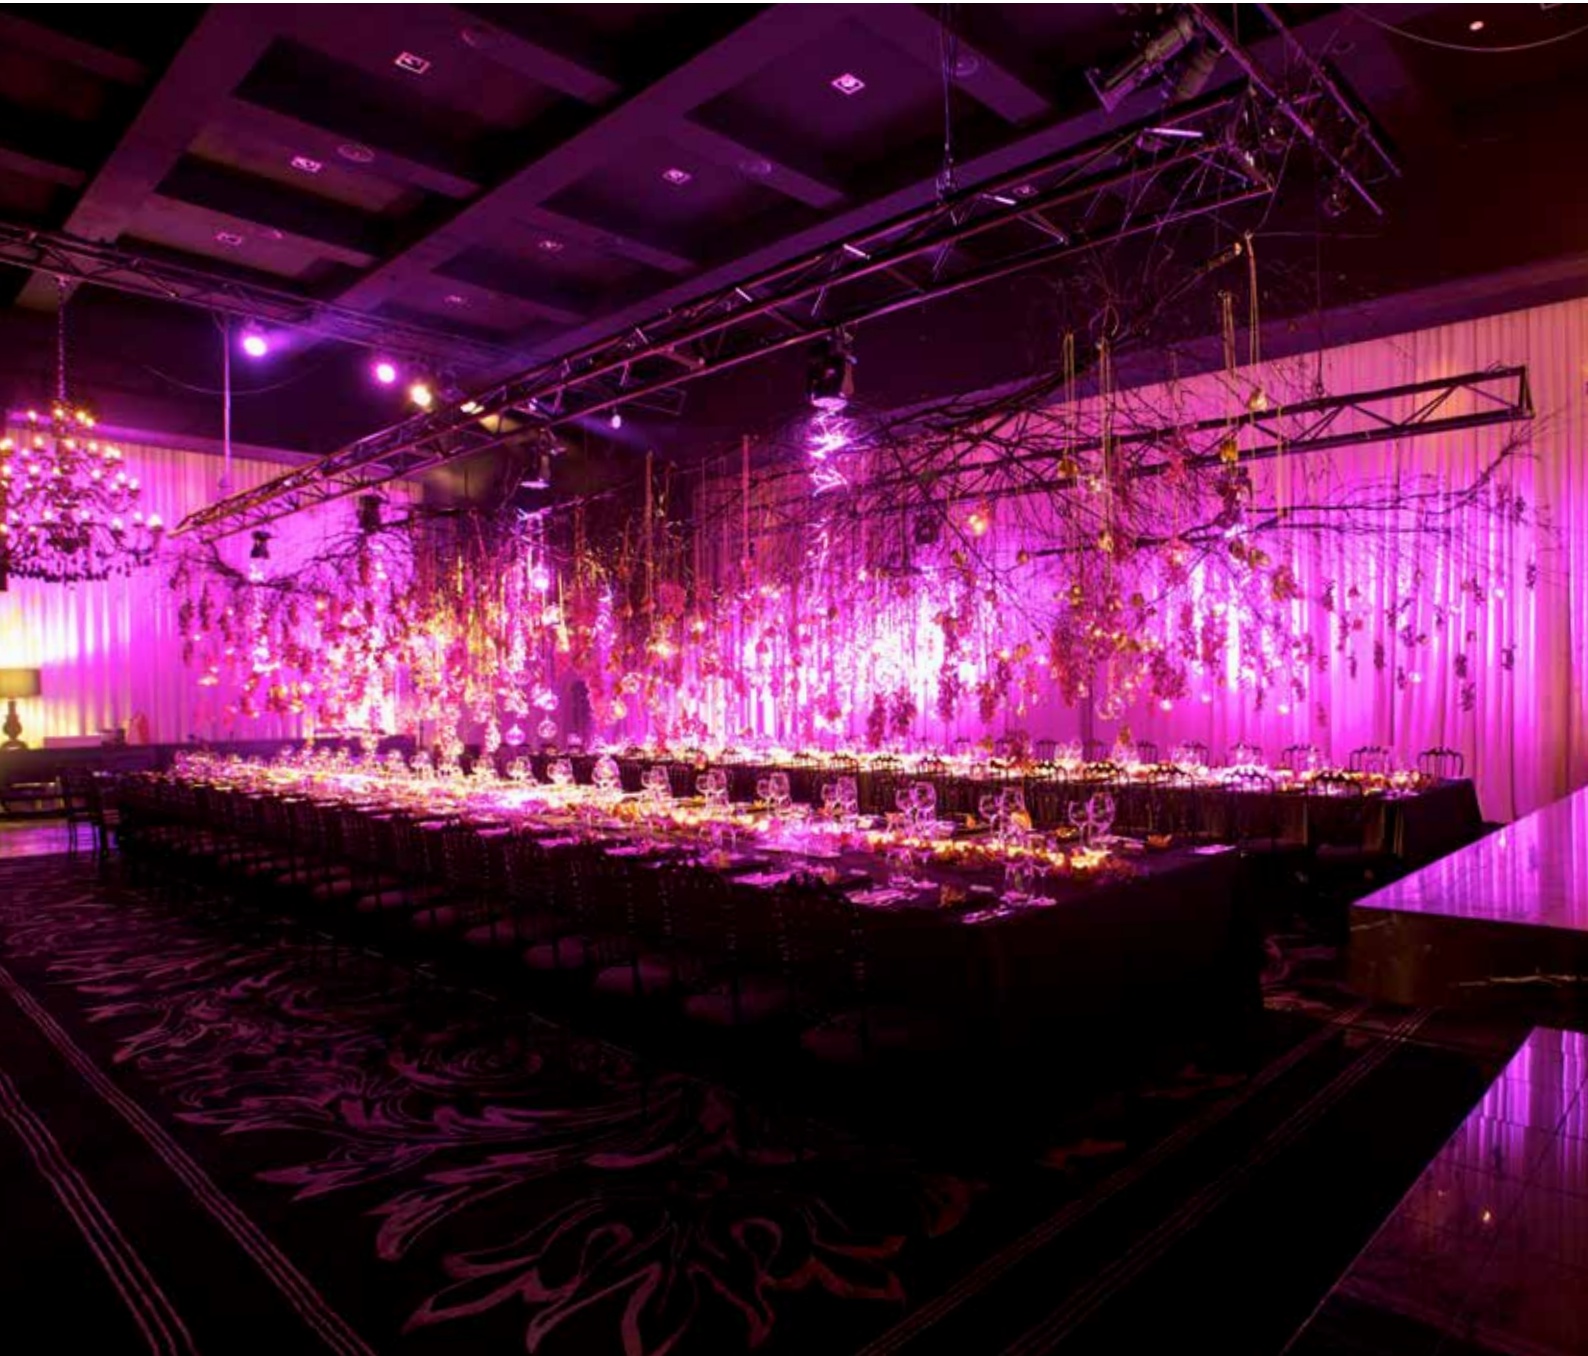

# SKETCH

---

THE LOVER OF LUXURY

SHED 14, CENTRAL PIER

161 Harbour Esplanade, Docklands 3008

## THE LOVER OF LUXURY

As decadent as a black forest chocolate cake and just as lavish. Sketch is unquestionably a memorable venue. Rich purple and black tones give the space a distinctly dramatic feel, while crystal chandeliers from Milan and crockery and cutlery from Spain; emphasize that no expense has been spared.

Views? This venue has one you should see. Located at the end of the historic Dockland's runway, Central Pier, floor to ceiling windows offer a stunning outlook over the water towards the city.