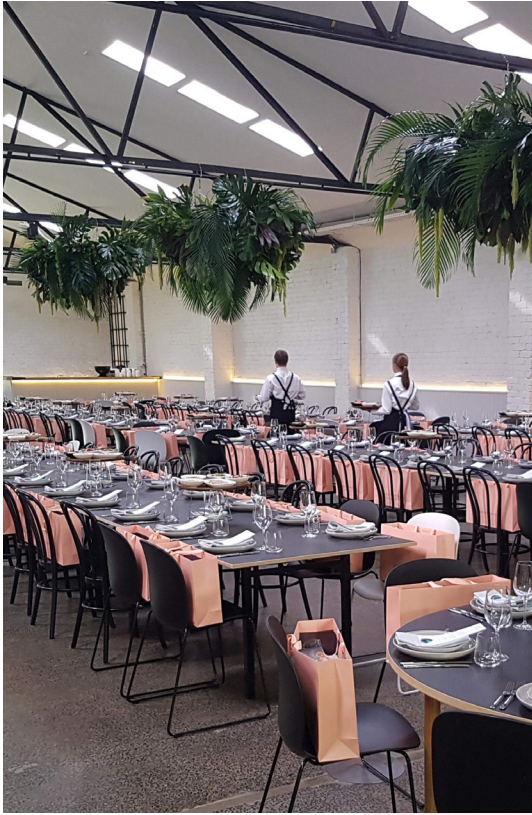

CANVAS HOUSE

A TOMMY COLLINS BY ATLANTIC GROUP VENUE.

1 - 137 BUCKHURST STREET, SOUTH MELBOURNE, VIC 3205

**TOMMY
COLLINS**
BY ATLANTIC GROUP

CANVAS
HOUSE

CANVAS HOUSE

Located in Buckhurst Street, South Melbourne, Canvas House is a unique warehouse space designed specifically for those looking for a distinctive and beautiful experience.

Set over 620sqm it has the features of a warehouse that we love, high ceilings, exposed trusses, beautiful polished concrete floor and exposed brick walls. Yet unlike most warehouses Canvas House creates a sense of warmth and home.

From the timber panels that rest against the whitewashed brick walls, to the suspended fireplace that welcomes you in like an old friend, Canvas House will have your guests instantly at ease.

ENQUIRIES