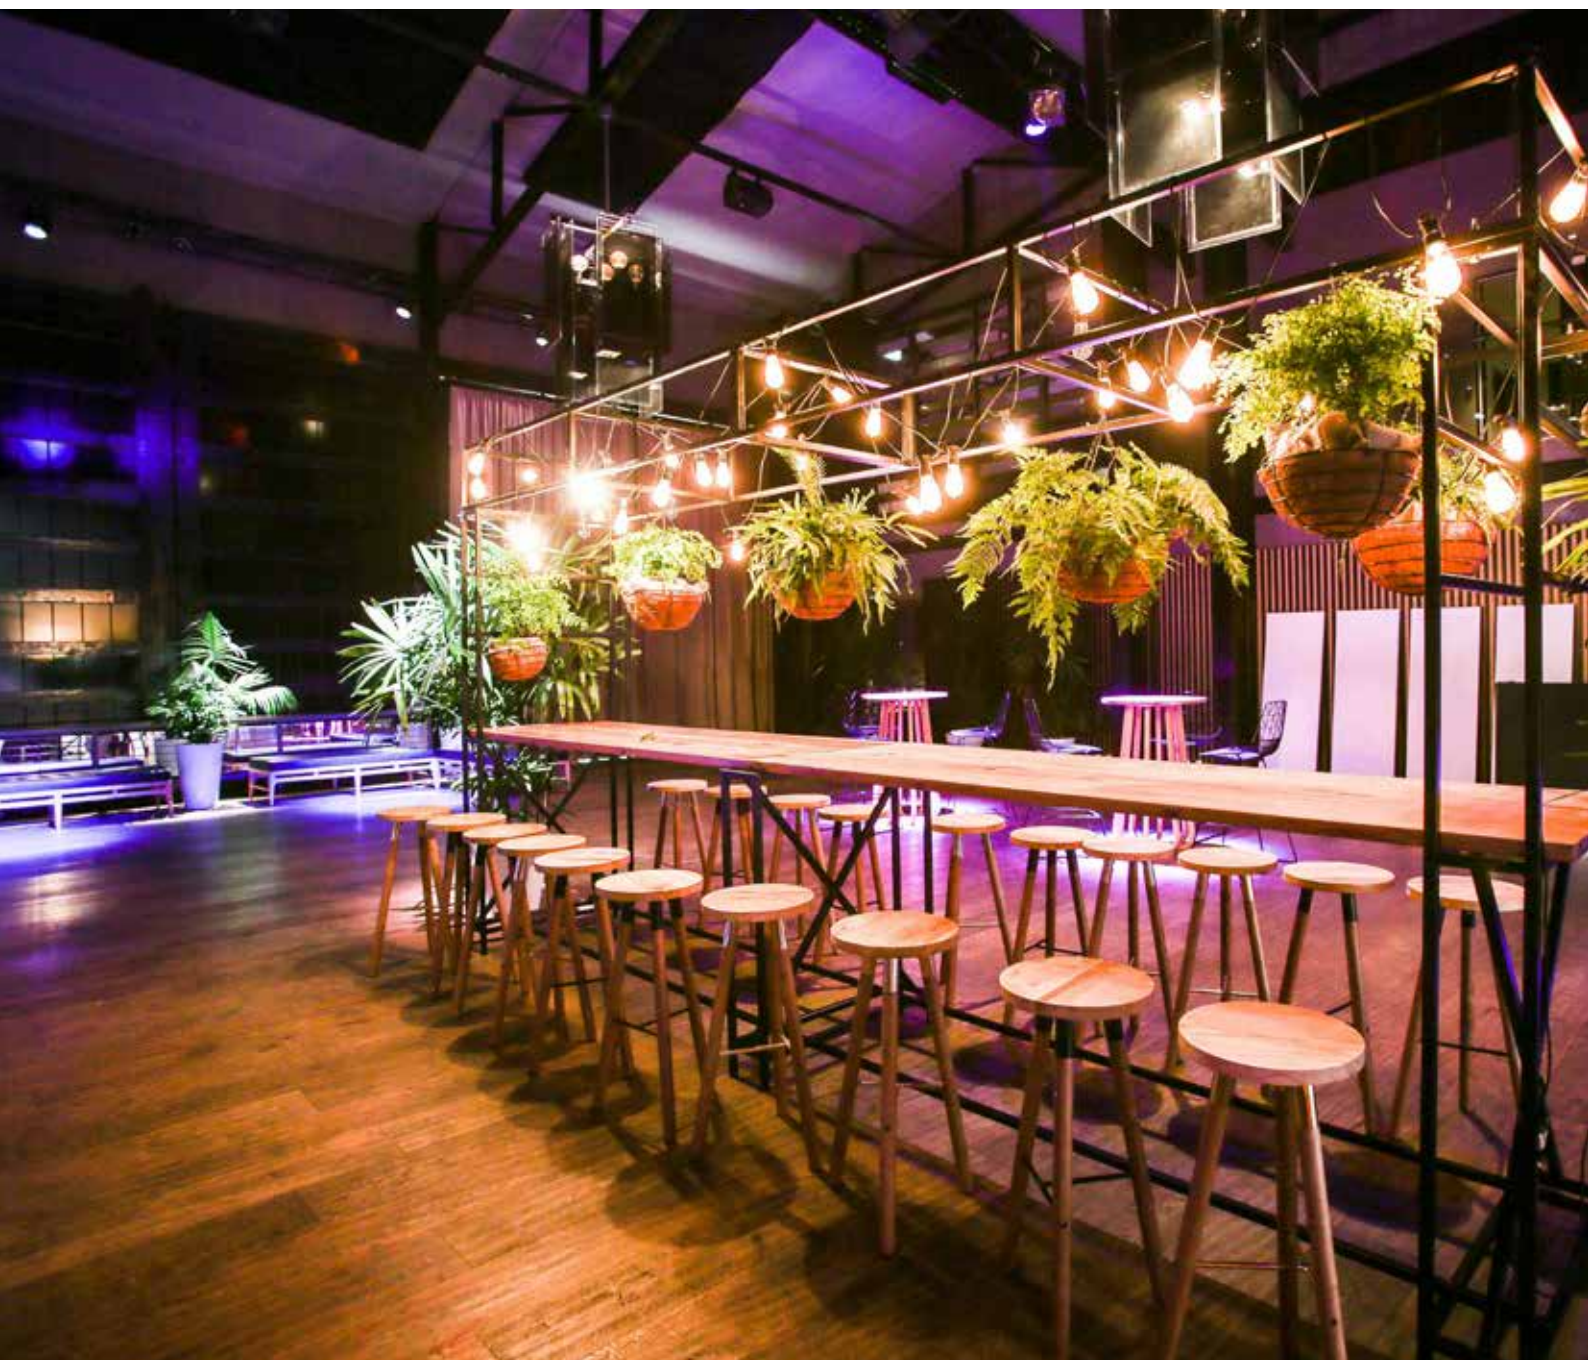

ATLANTIC GROUP®

MAIÀ

THE TREND SETTER

SHED 14, CENTRAL PIER

161 Harbour Esplanade, Docklands 3008

MAIÀ

THE TREND SETTER

Pared back, rustic and striking. MAIÀ is the perfect union of the modern and the historic. It's industrial without being cold. Raw but still sophisticated.

With original loading doors, hand etched wooden floorboards, and a cathedral style ceiling, the space is equally impressive when left pared back as it is when styled.

The perfect balance of old and new makes this space adaptable and complimentary to all grand plans.