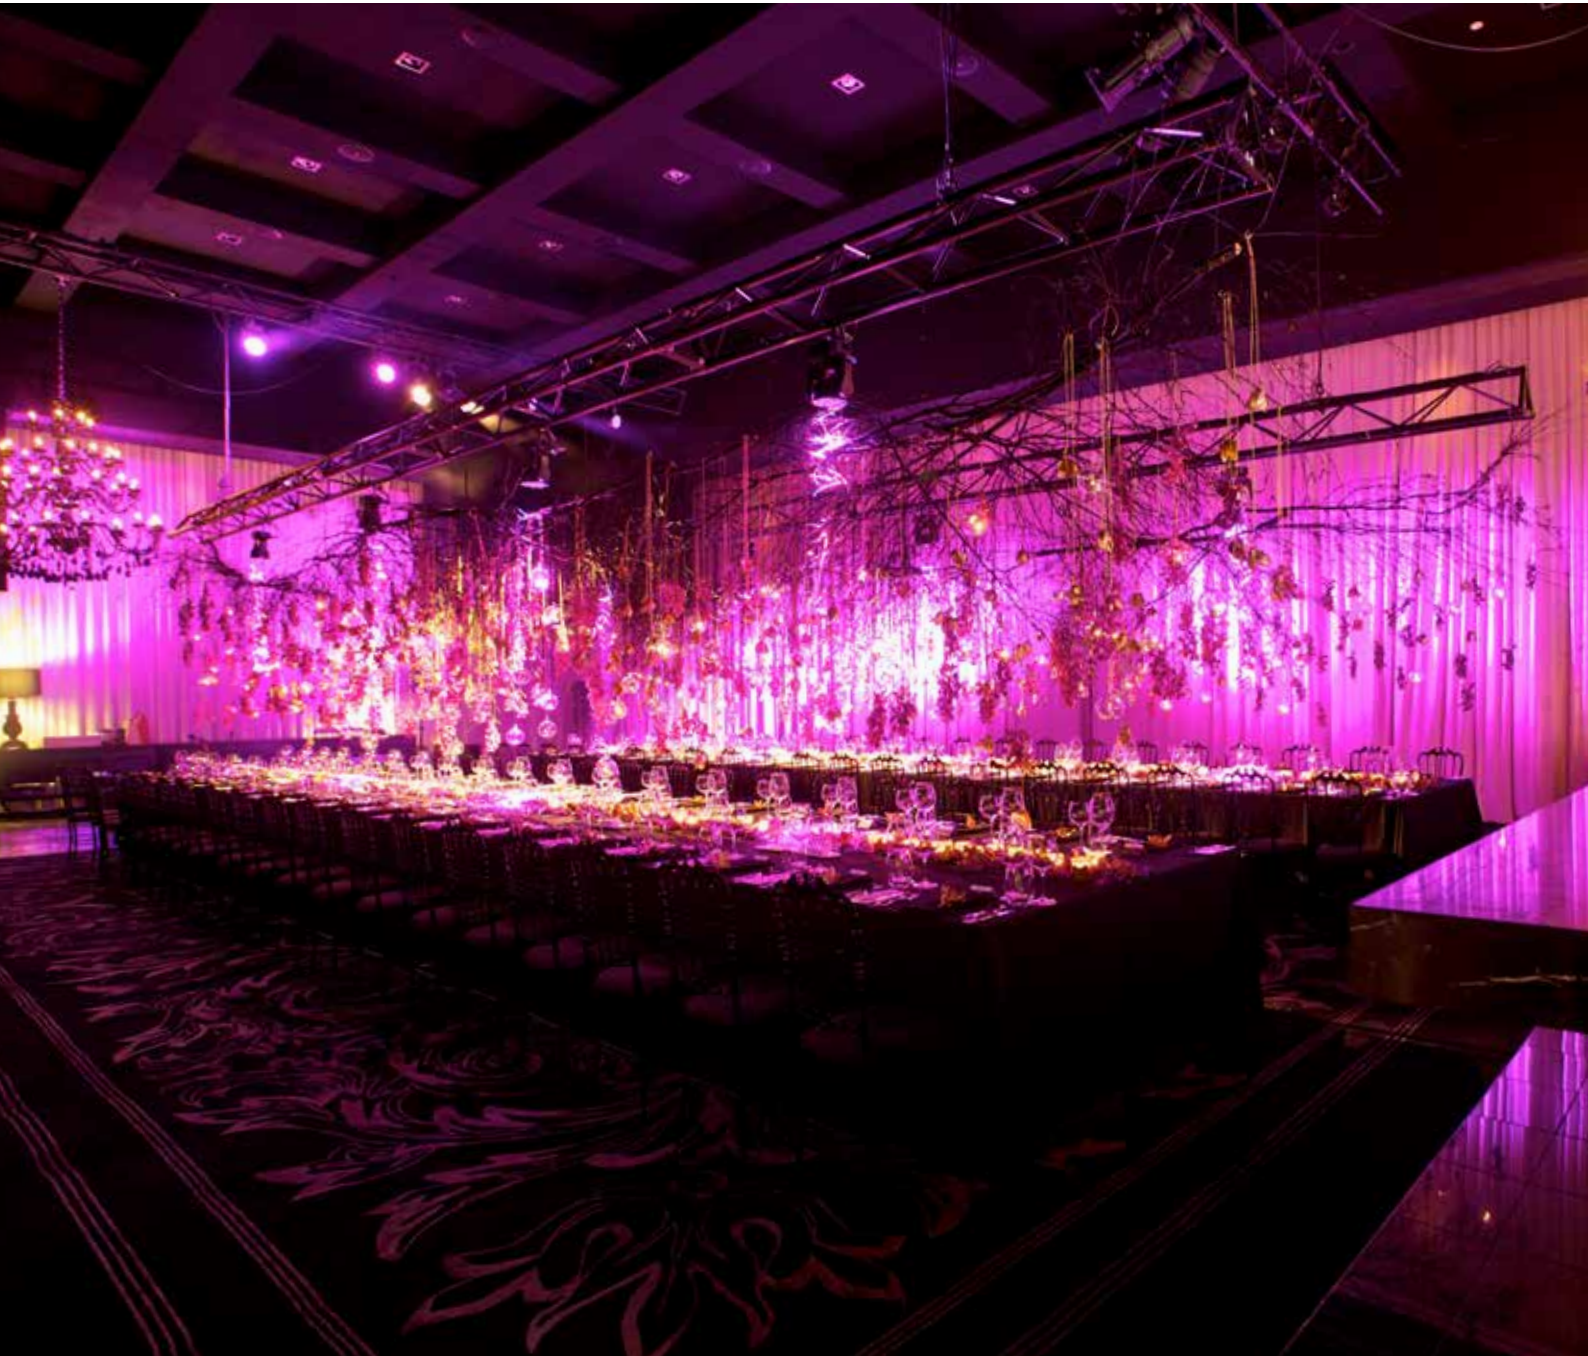

# SKETCH

THE LOVER OF LUXURY

SHED 14, CENTRAL PIER

161 Harbour Esplanade, Docklands 3008

## THE LOVER OF LUXURY

As decadent as a black forest chocolate cake and just as lavish. Sketch is unquestionably a memorable venue. Rich purple and black tones give the space a distinctly dramatic feel, while crystal chandeliers from Milan and crockery and cutlery from Spain; emphasize that no expense has been spared.

Views? This venue has one you should see. Located at the end of the historic Dockland's runway, Central Pier, floor to ceiling windows offer a stunning outlook over the water towards the city.