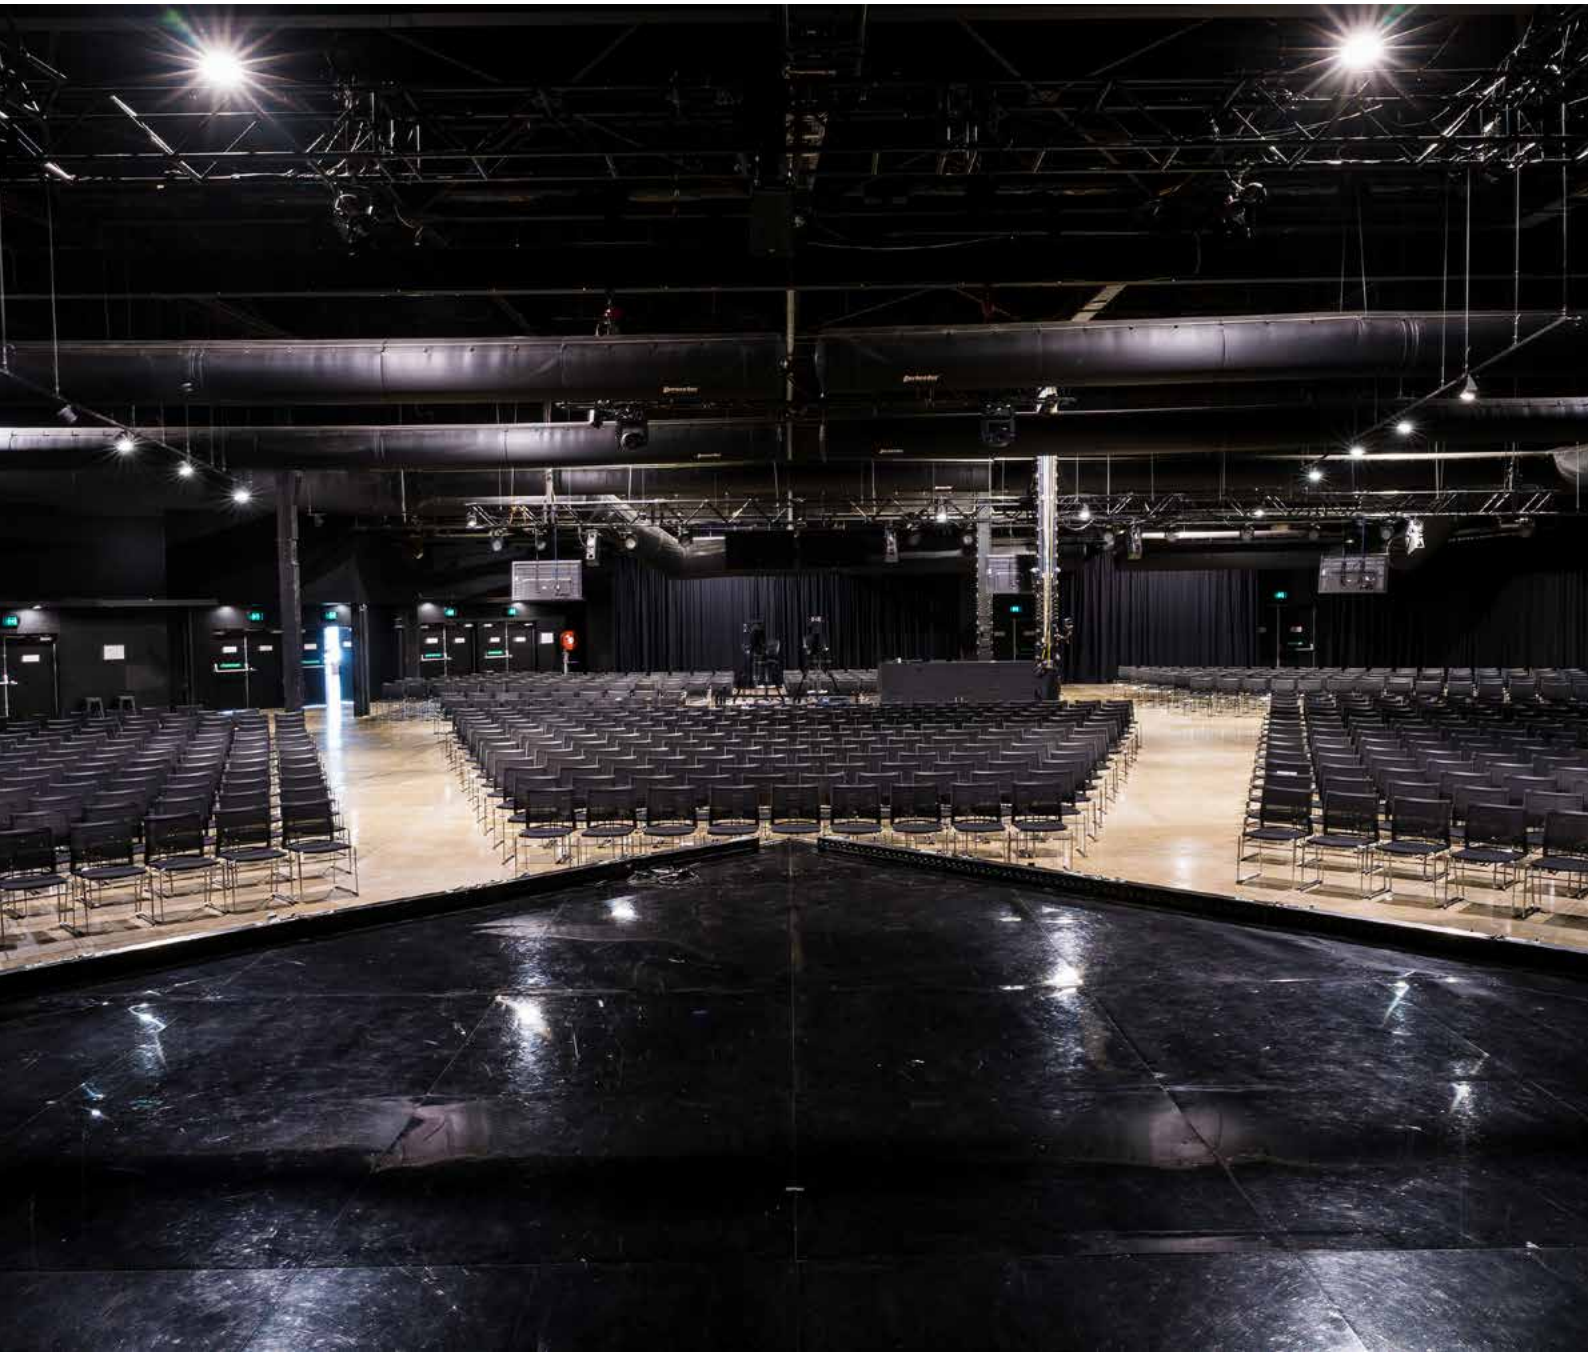

ATLANTIC GROUP®

CIEL

THE VENUE

THE SHOWSTOPPER

400 City Road, Southbank 3006